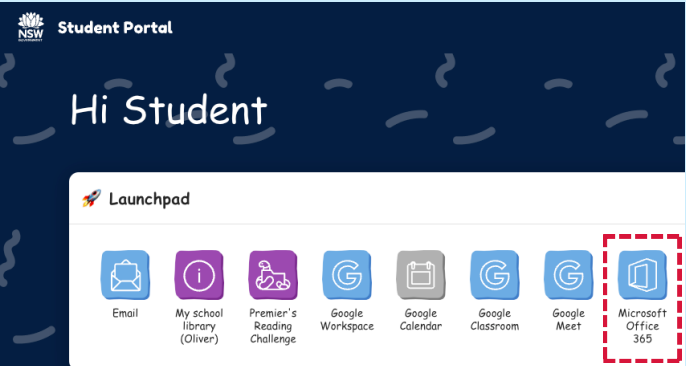

# Downloading Microsoft Office 365 Apps to your device

Office 365

[portal.education.nsw.gov.au](https://portal.education.nsw.gov.au)

Navigate to your student portal and click 'Microsoft Office 365'

Microsoft 365